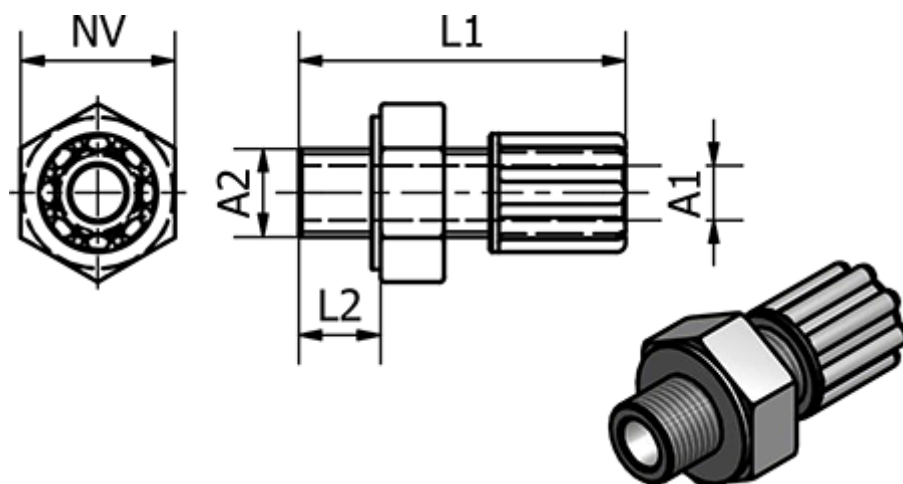

# Data Sheet

Article number: 58612021

Description: Push-on 120.21, Ø4/6 - G 3/8"  
Straight

## Measures

Ext. Hose Diameter A1	= 4/6
L1	= 39
L2	= 12
NV	= 22
Thread A2	= G 3/8"